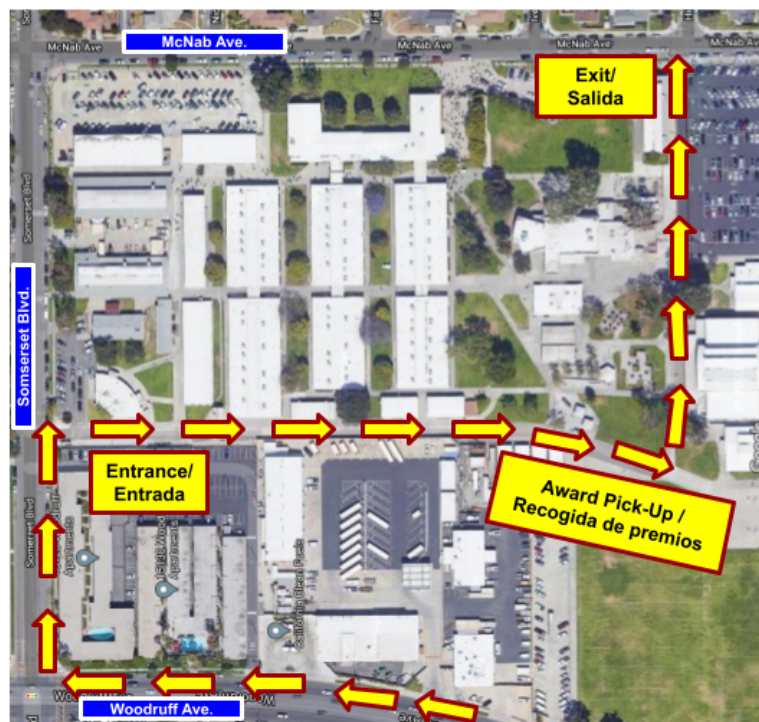

Bellflower Middle/High School

Renaissance Drive-Thru Award Pick-Up

Thursday, March 25, 2021 - 3:00 PM - 7:00 PM

Facial coverings are **MANDATORY** for the safety of our students, families, and staff. The Renaissance Drive-Thru Award Pick-Up will be conducted through a drive-thru process, located on the blacktop next to the gym (see map below). **Please be prepared with a sign or piece of paper that has your first and last name and grade level so that we can quickly locate your awards and make our drive-thru process smoother.** Vehicles should enter through the service alley located on Somerset Blvd. and form a line along the Somerset Blvd (going East) and wrapping around the corner on Woodruff (going North). All vehicles will exit the other service road to McNab Ave.

Pictures will be taken and made available following the event. Certificates that are not picked up will be mailed home. However, Honor Roll Yard Signs will not be mailed home but can be picked up at the front office.

PLEASE OBEY TRAFFIC LAWS AND BE COURTEOUS.

- Follow the Map
- Do not cut in line and please wait your turn
- Drive-Thru line forms going east on Somerset Blvd and wraps around the corner going North on Woodruff Ave.
- DO NOT make a left turn into the alley if you are driving west on Somerset.
- DO NOT block Woodruff or cut in at the intersection. Instead drive around the school and get in line.

OBEDEZCA LAS LEYES DE TRÁNSITO Y SÉ CORTÉS.

- Sigue el mapa
- No corte en línea y por favor espera tu turno
- La línea Drive-Thru se forma hacia el este en Somerset Blvd y gira en la esquina hacia el norte en Woodruff Ave.
- NO gire a la izquierda hacia el callejón si conduce hacia el oeste por Somerset.
- NO bloquee Woodruff ni corte en la intersección. En su lugar, conduzca por la escuela y haga fila.